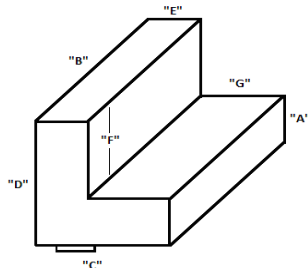

FUEL SHOTZ Diesel Auxiliary Install Kit Only

FUEL SHOTZ Application Guide	
Vehicle Description	Part #
Ford/Dodge thru 2012/2011-C GM	AIK15FD
GM Models thru 2010	AIK20C
2013-C Dodge	AIK175D

L-Shape